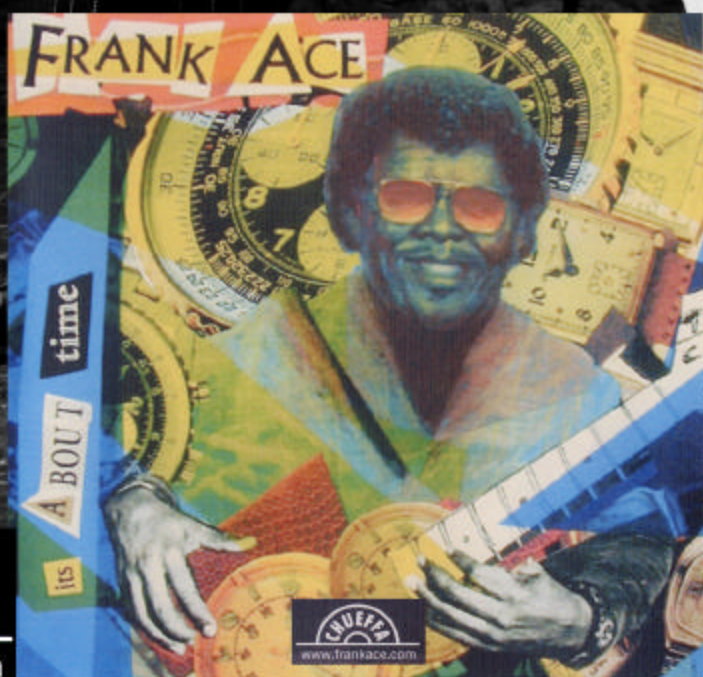

the Frank Ace Blues Band

CHUEFFA
www.frankace.com

James Fraher
Photography